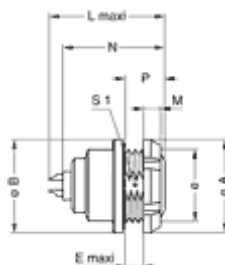

Form & Material

Shell style / Model id	EE - Fixed receptacle, nut fixing (back panel mounting)
Socket / Receptacle	Fixed Panel Rear Mounted
Housing material	Brass (chrome plated [SAE AMS 2460]) shell, collet nut and latch sleeve, nickel plated [SAE AMS QQ N 290] brass mid pieces
Locking system	Push-pull
Keying	2 keys (alpha=30, plug: male contacts, receptacle: female contacts)
Weight	62.04 g

Cable fixation

Jacket cable outside diameter [mm]	2.00 - 22.60 mm
------------------------------------	-----------------

Drawings

Dimensions

	A	B	e	E	L	M	N	P	S1
mm.	30	31	M24x1.0	7.5	36.2	4.5	33.6	12	22.5
in.	1.18	1.22		0.3	1.43	0.18	1.32	0.47	0.89