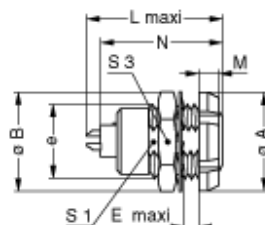

Form & Material

Shell style / Model id	EC - Fixed receptacle with two nuts (back panel mounting)
Socket / Receptacle	Fixed Panel Rear Mounted
Housing material	Brass (chrome plated [SAE AMS 2460]) shell and collet nut, nickel plated [SAE AMS QQ N 290] brass latch sleeve and mid pieces
Locking system	Push-pull
Keying	1 key (alpha=0, plug: male contacts, receptacle: female contacts)
Weight	10.57 g

Cable fixation

Jacket cable outside diameter [mm]	1.00 - 10.60 mm
------------------------------------	-----------------

Drawings

Dimensions

	A	B	e	E	L	M	N	S1	S3
mm.	16	15.8	M12x1.0	6	23	3.5	21.1	10.5	14
in.	0.63	0.62		0.24	0.91	0.14	0.83	0.41	0.55