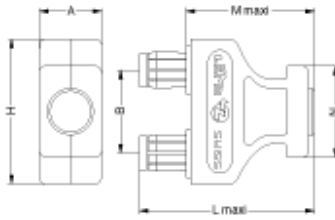

Form & Material

Shell style / Model id	CRF - Bridge plug with two non-latching plugs with monitoring output
Plug	Bridge
Housing material	PA.6 (Polyamide 6) shell without treatment, other pieces nickel plated [SAE AMS QQ N 290] brass
Locking system	Snap-on
Keying	B: 2 keys (alpha=60, plug: male contacts, receptacle: female contacts)
Colour	Orange
Variant	Orange
Weight	24.5 g

Drawings

Dimensions

	B	L	M	N	H	A
mm.	20	42	31	22	35	15
in.	0.79	1.65	1.22	0.87	1.38	0.59

https://www.lemo.com/int_en/solutions/originals/b-indoor-keyed/crb-1b-303-plies.html

LEMO products and services are provided "as is". LEMO makes no warranties or representations with regard to LEMO product & services or use of them, express, implied or statutory, including for accuracy, completeness, or security. The user is fully responsible for his products and applications using LEMO components.