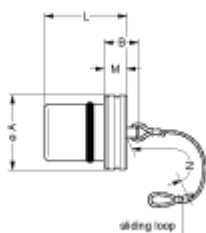

Technical details

Form & Material

Shell style / Model id	BRF - Cap for free receptacle
Housing material	Stainless steel shell and collet nut, nickel plated [SAE AMS QQ N 290] brass latch sleeve and mid pieces
Keying	No keying
Colour	Grey
Weight	143.57 g

Environment

Technical domain	Audio Video, Energy and Industrial, Medical, Test and Measurement
Environmental sealing (IP rating)	IP68
Temperature range	-55°C / +135°C
Climatical Category	50/175/21
Humidity (max)	<=95% [at 60 deg C /140 F]
Shielding (min)	95 dB (10 MHz)
Shielding (min)	80 dB (1 GHz)
Shock Resistance	100 g [6 ms]
Vibration	15 g [10 Hz - 2000 Hz]

Drawings

No keying

Dimensions

	A	B	L	M	N
mm.	44	22	37	12	150
in.	1.73	0.87	1.46	0.47	5.91

<https://www.lemo.com/int_en/solutions/originals/k-outdoor-keyed/brf-5k-200-sas.html>

LEMO products and services are provided "as is". LEMO makes no warranties or representations with regard to LEMO product & services or use of them, express, implied or statutory, including for accuracy, completeness, or security. The user is fully responsible for his products and applications using LEMO components.