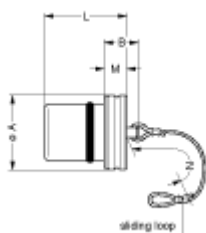

Technical details

Form & Material

Shell style / Model id	BRF - Cap for free receptacle
Housing material	Stainless steel shell and collet nut, nickel plated [SAE AMS QQ N 290] brass latch sleeve and mid pieces
Keying	No keying
Colour	Grey
Weight	40.25 g

Drawings

No keying

Dimensions

	A	B	L	M	N
mm.	24	14	28	8	120
in.	0.94	0.55	1.1	0.31	4.72

https://www.lemo.com/int_en/solutions/originals/k-outdoor-keyed/brf-3k-200-sav.html

LEMO products and services are provided "as is". LEMO makes no warranties or representations with regard to LEMO product & services or use of them, express, implied or statutory, including for accuracy, completeness, or security. The user is fully responsible for his products and applications using LEMO components.