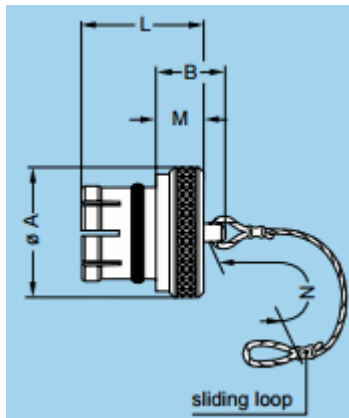

Technical details

Form & Material

Shell style / Model id	BRF - Cap for receptacle
Housing material	Brass (nickel plated [SAE AMS QQ N 290]) shell, collet nut, latch sleeve and mid pieces
Keying	No keying
Weight	9.63 g

Environment

Environmental sealing (IP rating)	IP50
Salt Spray Corrosion	>144 hr

Drawings

No keying

Dimensions

	A	B	L	M	N
mm.	18	12	14	6	85
in.	0.71	0.47	0.55	0.24	3.35

https://www.lemo.com/int_en/brf-2g-200-nas.html