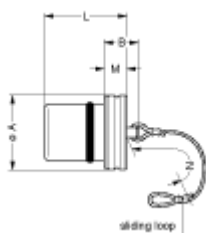

Technical details

Form & Material

Shell style / Model id	BRF - Cap for free receptacle
Housing material	Stainless steel shell and collet nut, nickel plated [SAE AMS QQ N 290] brass latch sleeve and mid pieces
Keying	No keying
Colour	Grey
Weight	16.34 g

Drawings

No keying

Dimensions

	A	B	L	M	N
mm.	17	12	20	6	85
in.	0.67	0.47	0.79	0.24	3.35

https://www.lemo.com/int_en/solutions/originals/k-outdoor-keyed/brf-1k-200-sav.html

LEMO products and services are provided "as is". LEMO makes no warranties or representations with regard to LEMO product & services or use of them, express, implied or statutory, including for accuracy, completeness, or security. The user is fully responsible for his products and applications using LEMO components.