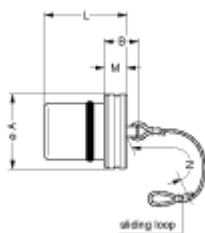

Technical details

Form & Material

| | |
|------------------------|---|
| Shell style / Model id | BRF - Cap for free receptacle |
| Housing material | Brass (nickel plated [SAE AMS QQ N 290]) shell, collet nut, latch sleeve and mid pieces |
| Keying | No keying |
| Colour | Grey |
| Weight | 17.55 g |

Drawings

No keying

Dimensions

| | A | B | L | M | N |
|-----|------|------|------|------|------|
| mm. | 17 | 12 | 20 | 6 | 85 |
| in. | 0.67 | 0.47 | 0.79 | 0.24 | 3.35 |

https://www.lemo.com/int_en/solutions/originals/k-outdoor-keyed/brf-1k-200-naz.html