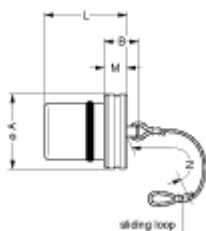

Technical details

Form & Material

Shell style / Model id	BRF - Cap for free receptacle
Housing material	Brass (nickel plated [SAE AMS QQ N 290]) shell, collet nut, latch sleeve and mid pieces
Keying	No keying
Colour	Grey
Weight	17.58 g

Drawings

No keying

Dimensions

	A	B	L	M	N
mm.	17	12	20	6	85
in.	0.67	0.47	0.79	0.24	3.35

https://www.lemo.com/int_en/solutions/originals/k-outdoor-keyed/brf-1k-200-nas.html

LEMO products and services are provided "as is". LEMO makes no warranties or representations with regard to LEMO product & services or use of them, express, implied or statutory, including for accuracy, completeness, or security. The user is fully responsible for his products and applications using LEMO components.