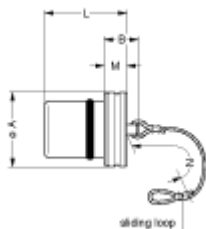

Technical details

Form & Material

Shell style / Model id	BRF - Cap for free receptacle
Housing material	Brass (black chrome) shell and collet nut, nickel plated [SAE AMS QQ N 290] brass latch sleeve and mid pieces
Keying	No keying
Colour	Black
Weight	17.53 g

Drawings

No keying

Dimensions

	A	B	L	M	N
mm.	17	12	20	6	85
in.	0.67	0.47	0.79	0.24	3.35

https://www.lemo.com/int_en/solutions/originals/k-outdoor-keyed/brf-1k-200-kas.html

LEMO products and services are provided "as is". LEMO makes no warranties or representations with regard to LEMO product & services or use of them, express, implied or statutory, including for accuracy, completeness, or security. The user is fully responsible for his products and applications using LEMO components.