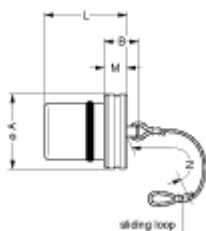

Technical details

Form & Material

Shell style / Model id	BRF - Cap for free receptacle
Housing material	Brass (nickel plated [SAE AMS QQ N 290]) shell, collet nut, latch sleeve and mid pieces
Keying	No keying
Colour	Grey
Weight	10.4 g

Environment

Technical domain	Audio Video, Energy and Industrial, Medical, Test and Measurement
Environmental sealing (IP rating)	IP68
Temperature range	-55°C / +200°C
Climatical Category	50/175/21
Humidity (max)	<=95% [at 60 deg C /140 F]
Shielding (min)	95 dB (10 MHz)
Shielding (min)	80 dB (1 GHz)
Shock Resistance	100 g [6 ms]
Vibration	15 g [10 Hz - 2000 Hz]
Salt Spray Corrosion	>144 hr

Drawings

No keying

Dimensions

	A	B	L	M	N
mm.	15	10	15	4	85
in.	0.59	0.39	0.59	0.16	3.35

<https://www.lemo.com/int_en/solutions/originals/k-outdoor-keyed/brf-0k-200-npsn.html>

LEMO products and services are provided "as is". LEMO makes no warranties or representations with regard to LEMO product & services or use of them, express, implied or statutory, including for accuracy, completeness, or security. The user is fully responsible for his products and applications using LEMO components.