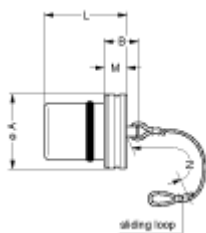

Technical details

Form & Material

Shell style / Model id	BRF - Cap for free receptacle
Housing material	Brass (nickel plated [SAE AMS QQ N 290]) shell, collet nut, latch sleeve and mid pieces
Keying	No keying
Colour	Grey
Weight	10.99 g

Environment

Technical domain	Audio Video, Energy and Industrial, Medical, Test and Measurement
Environmental sealing (IP rating)	IP68
Temperature range	-55°C / +135°C
Climatical Category	50/175/21
Humidity (max)	<=95% [at 60 deg C /140 F]
Shielding (min)	95 dB (10 MHz)
Shielding (min)	80 dB (1 GHz)
Shock Resistance	100 g [6 ms]
Vibration	15 g [10 Hz - 2000 Hz]
Salt Spray Corrosion	>144 hr

Drawings

No keying

Dimensions

	A	B	L	M	N
mm.	15	10	15	4	85
in.	0.59	0.39	0.59	0.16	3.35

<https://www.lemo.com/int_en/solutions/originals/k-outdoor-keyed/brf-0k-200-nav.html>

LEMO products and services are provided "as is". LEMO makes no warranties or representations with regard to LEMO product & services or use of them, express, implied or statutory, including for accuracy, completeness, or security. The user is fully responsible for his products and applications using LEMO components.