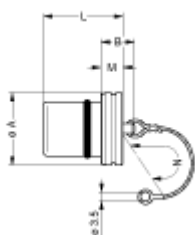

Technical details

Form & Material

Shell style / Model id	BRE - Cap for receptacle
Housing material	Stainless steel shell and collet nut, nickel plated [SAE AMS QQ N 290] brass latch sleeve and mid pieces
Keying	No keying
Colour	Grey
Weight	143.33 g

Drawings

No keying

Dimensions

	A	B	L	M	N
mm.	44	22	37	12	150
in.	1.73	0.87	1.46	0.47	5.91

https://www.lemo.com/int_en/solutions/originals/k-outdoor-keyed/bre-5k-200-sav.html

LEMO products and services are provided "as is". LEMO makes no warranties or representations with regard to LEMO product & services or use of them, express, implied or statutory, including for accuracy, completeness, or security. The user is fully responsible for his products and applications using LEMO components.