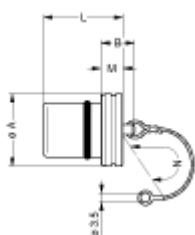

Technical details

Form & Material

Shell style / Model id	BRE - Cap for receptacle
Housing material	Brass (nickel plated [SAE AMS QQ N 290]) shell, collet nut, latch sleeve and mid pieces
Keying	No keying
Colour	Grey
Weight	155.9 g

Drawings

No keying

Dimensions

	A	B	L	M	N
mm.	44	22	37	12	150
in.	1.73	0.87	1.46	0.47	5.91

https://www.lemo.com/int_en/solutions/originals/k-outdoor-keyed/bre-5k-200-naz.html

LEMO products and services are provided "as is". LEMO makes no warranties or representations with regard to LEMO product & services or use of them, express, implied or statutory, including for accuracy, completeness, or security. The user is fully responsible for his products and applications using LEMO components.