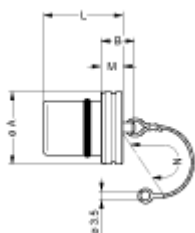

Technical details

Form & Material

Shell style / Model id	BRE - Cap for receptacle
Housing material	Brass (nickel plated [SAE AMS QQ N 290]) shell, collet nut, latch sleeve and mid pieces
Keying	No keying
Colour	Grey
Weight	156.51 g

Drawings

No keying

Dimensions

	A	B	L	M	N
mm.	44	22	37	12	150
in.	1.73	0.87	1.46	0.47	5.91

https://www.lemo.com/int_en/solutions/originals/k-outdoor-keyed/bre-5k-200-nae.html

LEMO products and services are provided "as is". LEMO makes no warranties or representations with regard to LEMO product & services or use of them, express, implied or statutory, including for accuracy, completeness, or security. The user is fully responsible for his products and applications using LEMO components.