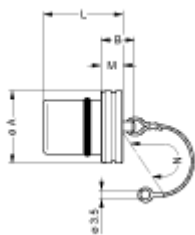

Technical details

Form & Material

Shell style / Model id	BRE - Cap for receptacle
Housing material	Stainless steel shell and collet nut, nickel plated [SAE AMS QQ N 290] brass latch sleeve and mid pieces
Keying	No keying
Colour	Grey
Weight	62.2 g

Drawings

No keying

Dimensions

	A	B	L	M	N
mm.	30	20	30.5	10	120
in.	1.18	0.79	1.2	0.39	4.72

https://www.lemo.com/int_en/solutions/originals/k-outdoor-keyed/bre-4k-200-sav.html

LEMO products and services are provided "as is". LEMO makes no warranties or representations with regard to LEMO product & services or use of them, express, implied or statutory, including for accuracy, completeness, or security. The user is fully responsible for his products and applications using LEMO components.