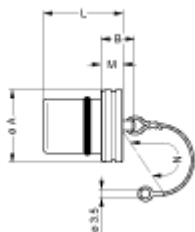

Technical details

Form & Material

Shell style / Model id	BRE - Cap for receptacle
Housing material	Brass (chrome plated [SAE AMS 2460]) shell, collet nut and latch sleeve, nickel plated [SAE AMS QQ N 290] brass mid pieces
Keying	No keying
Colour	Grey
Weight	67.15 g

Drawings

No keying

Dimensions

	A	B	L	M	N
mm.	30	20	30.5	10	120
in.	1.18	0.79	1.2	0.39	4.72

https://www.lemo.com/int_en/solutions/originals/k-outdoor-keyed/bre-4k-200-cas.html

LEMO products and services are provided "as is". LEMO makes no warranties or representations with regard to LEMO product & services or use of them, express, implied or statutory, including for accuracy, completeness, or security. The user is fully responsible for his products and applications using LEMO components.