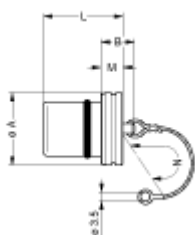

Technical details

Form & Material

Shell style / Model id	BRE - Cap for receptacle
Housing material	Stainless steel shell and collet nut, nickel plated [SAE AMS QQ N 290] brass latch sleeve and mid pieces
Keying	No keying
Colour	Grey
Weight	39.85 g

Environment

Technical domain	Audio Video, Energy and Industrial, Medical, Test and Measurement
Environmental sealing (IP rating)	IP68
Temperature range	-50°C / +135°C
Climatical Category	50/175/21
Humidity (max)	<=95% [at 60 deg C /140 F]
Shielding (min)	95 dB (10 MHz)
Shielding (min)	80 dB (1 GHz)
Shock Resistance	100 g [6 ms]
Vibration	15 g [10 Hz - 2000 Hz]

Drawings

No keying

Dimensions

	A	B	L	M	N
mm.	24	14	28	8	120
in.	0.94	0.55	1.1	0.31	4.72

<https://www.lemo.com/int_en/solutions/originals/k-outdoor-keyed/bre-3k-200-sas.html>

LEMO products and services are provided "as is". LEMO makes no warranties or representations with regard to LEMO product & services or use of them, express, implied or statutory, including for accuracy, completeness, or security. The user is fully responsible for his products and applications using LEMO components.