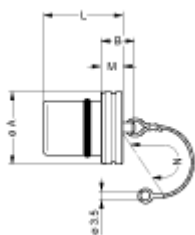

Technical details

Form & Material

Shell style / Model id	BRE - Cap for receptacle
Housing material	Special housing (see notes for details)
Keying	No keying
Weight	0.95 g

Environment

Technical domain	Audio Video, Energy and Industrial, Medical, Test and Measurement
Environmental sealing (IP rating)	IP68
Temperature range	-50°C / +135°C
Climatical Category	50/175/21
Humidity (max)	<=95% [at 60 deg C /140 F]
Shielding (min)	95 dB (10 MHz)
Shielding (min)	80 dB (1 GHz)
Shock Resistance	100 g [6 ms]
Vibration	15 g [10 Hz - 2000 Hz]

Drawings

No keying

Dimensions

	A	B	L	M	N
mm.	20.5	14	24	8	85
in.	0.81	0.55	0.94	0.31	3.35

https://www.lemo.com/int_en/solutions/originals/k-outdoor-keyed/bre-2k-200-yasy.html

LEMO products and services are provided "as is". LEMO makes no warranties or representations with regard to LEMO product & services or use of them, express, implied or statutory, including for accuracy, completeness, or security. The user is fully responsible for his products and applications using LEMO components.