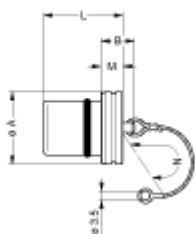

Technical details

Form & Material

Shell style / Model id	BRE - Cap for receptacle
Housing material	Brass (black chrome) shell and collet nut, nickel plated [SAE AMS QQ N 290] brass latch sleeve and mid pieces
Keying	No keying
Colour	Black
Weight	27.9 g

Environment

Technical domain	Audio Video, Energy and Industrial, Medical, Test and Measurement
Environmental sealing (IP rating)	IP68
Temperature range	-40°C / +135°C
Climatical Category	50/175/21
Humidity (max)	<=95% [at 60 deg C /140 F]
Shielding (min)	95 dB (10 MHz)
Shielding (min)	80 dB (1 GHz)
Shock Resistance	100 g [6 ms]
Vibration	15 g [10 Hz - 2000 Hz]
Salt Spray Corrosion	>1000 hr

Drawings

No keying

Dimensions

	A	B	L	M	N
mm.	20.5	14	24	8	85
in.	0.81	0.55	0.94	0.31	3.35

<https://www.lemo.com/int_en/solutions/originals/k-outdoor-keyed/bre-2k-200-kav.html>

LEMO products and services are provided "as is". LEMO makes no warranties or representations with regard to LEMO product & services or use of them, express, implied or statutory, including for accuracy, completeness, or security. The user is fully responsible for his products and applications using LEMO components.