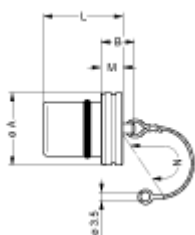

Technical details

Form & Material

Shell style / Model id	BRE - Cap for receptacle
Housing material	Stainless steel shell and collet nut, nickel plated [SAE AMS QQ N 290] brass latch sleeve and mid pieces
Keying	No keying
Colour	Grey
Weight	16.08 g

Drawings

No keying

Dimensions

	A	B	L	M	N
mm.	17	12	20	6	85
in.	0.67	0.47	0.79	0.24	3.35

https://www.lemo.com/int_en/solutions/originals/k-outdoor-keyed/bre-1k-200-sav.html

LEMO products and services are provided "as is". LEMO makes no warranties or representations with regard to LEMO product & services or use of them, express, implied or statutory, including for accuracy, completeness, or security. The user is fully responsible for his products and applications using LEMO components.