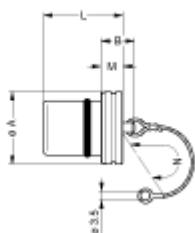

Technical details

Form & Material

Shell style / Model id	BRE - Cap for receptacle
Housing material	Brass (nickel plated [SAE AMS QQ N 290]) shell, collet nut, latch sleeve and mid pieces
Keying	No keying
Colour	Grey
Weight	17.29 g

Drawings

No keying

Dimensions

	A	B	L	M	N
mm.	17	12	20	6	85
in.	0.67	0.47	0.79	0.24	3.35

https://www.lemo.com/int_en/solutions/originals/k-outdoor-keyed/bre-1k-200-naz.html

LEMO products and services are provided "as is". LEMO makes no warranties or representations with regard to LEMO product & services or use of them, express, implied or statutory, including for accuracy, completeness, or security. The user is fully responsible for his products and applications using LEMO components.