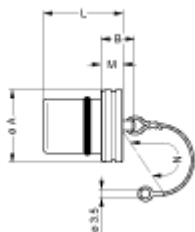

Technical details

Form & Material

Shell style / Model id	BRE - Cap for receptacle
Housing material	Brass (chrome plated [SAE AMS 2460]) shell, collet nut and latch sleeve, nickel plated [SAE AMS QQ N 290] brass mid pieces
Keying	No keying
Colour	Gray
Weight	17.26 g

Environment

Technical domain	Audio Video, Energy and Industrial, Medical, Test and Measurement
Environmental sealing (IP rating)	IP68
Temperature range	-50°C / +135°C
Climatical Category	50/175/21
Humidity (max)	<=95% [at 60 deg C /140 F]
Shielding (min)	95 dB (10 MHz)
Shielding (min)	80 dB (1 GHz)
Shock Resistance	100 g [6 ms]
Vibration	15 g [10 Hz - 2000 Hz]
Salt Spray Corrosion	>1000 hr

Drawings

No keying

Dimensions

	A	B	L	M	N
mm.	17	12	20	6	85
in.	0.67	0.47	0.79	0.24	3.35

<https://www.lemo.com/int_en/solutions/originals/k-outdoor-keyed/bre-1k-200-cas.html>

LEMO products and services are provided "as is". LEMO makes no warranties or representations with regard to LEMO product & services or use of them, express, implied or statutory, including for accuracy, completeness, or security. The user is fully responsible for his products and applications using LEMO components.