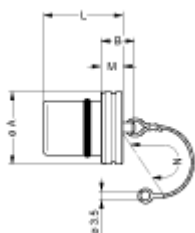

Technical details

Form & Material

Shell style / Model id	BRE - Cap for receptacle
Housing material	Brass (nickel plated [SAE AMS QQ N 290]) shell, collet nut, latch sleeve and mid pieces
Keying	No keying
Colour	Grey
Weight	10.7 g

Environment

Technical domain	Audio Video, Energy and Industrial, Medical, Test and Measurement
Environmental sealing (IP rating)	IP68
Temperature range	-50°C / +135°C
Climatical Category	50/175/21
Humidity (max)	<=95% [at 60 deg C /140 F]
Shielding (min)	95 dB (10 MHz)
Shielding (min)	80 dB (1 GHz)
Shock Resistance	100 g [6 ms]
Vibration	15 g [10 Hz - 2000 Hz]
Salt Spray Corrosion	>144 hr

Drawings

No keying

Dimensions

	A	B	L	M	N
mm.	15	10	15	4	85
in.	0.59	0.39	0.59	0.16	3.35

<https://www.lemo.com/int_en/solutions/originals/k-outdoor-keyed/bre-0k-200-nps.html>

LEMO products and services are provided "as is". LEMO makes no warranties or representations with regard to LEMO product & services or use of them, express, implied or statutory, including for accuracy, completeness, or security. The user is fully responsible for his products and applications using LEMO components.