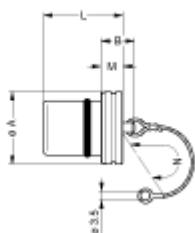

Technical details

Form & Material

Shell style / Model id	BRE - Cap for receptacle
Housing material	Brass (nickel plated [SAE AMS QQ N 290]) shell, collet nut, latch sleeve and mid pieces
Keying	No keying
Colour	Grey
Weight	10.76 g

Drawings

No keying

Dimensions

	A	B	L	M	N
mm.	15	10	15	4	85
in.	0.59	0.39	0.59	0.16	3.35

https://www.lemo.com/int_en/solutions/originals/k-outdoor-keyed/bre-0k-200-nav.html

LEMO products and services are provided "as is". LEMO makes no warranties or representations with regard to LEMO product & services or use of them, express, implied or statutory, including for accuracy, completeness, or security. The user is fully responsible for his products and applications using LEMO components.