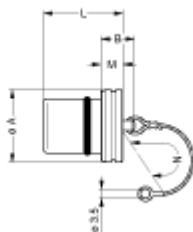

Technical details

Form & Material

Shell style / Model id	BRE - Cap for receptacle
Housing material	Brass (black chrome) shell and collet nut, nickel plated [SAE AMS QQ N 290] brass latch sleeve and mid pieces
Keying	No keying
Colour	Black
Weight	10.76 g

Environment

Technical domain	Audio Video, Energy and Industrial, Medical, Test and Measurement
Environmental sealing (IP rating)	IP68
Temperature range	-50°C / +135°C
Climatical Category	50/175/21
Humidity (max)	<=95% [at 60 deg C /140 F]
Shielding (min)	95 dB (10 MHz)
Shielding (min)	80 dB (1 GHz)
Shock Resistance	100 g [6 ms]
Vibration	15 g [10 Hz - 2000 Hz]
Salt Spray Corrosion	>1000 hr

Drawings

No keying

Dimensions

	A	B	L	M	N
mm.	15	10	15	4	85
in.	0.59	0.39	0.59	0.16	3.35

<https://www.lemo.com/int_en/solutions/originals/k-outdoor-keyed/bre-0k-200-kas.html>

LEMO products and services are provided "as is". LEMO makes no warranties or representations with regard to LEMO product & services or use of them, express, implied or statutory, including for accuracy, completeness, or security. The user is fully responsible for his products and applications using LEMO components.