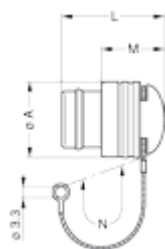

Technical details

Form & Material

Shell style / Model id	BRA - Cap for receptacle
Keying	No keying
Colour	Black
Weight	13.94 g

Environment

Technical domain	Audio Video, Energy and Industrial, Medical, Test and Measurement
Environmental sealing (IP rating)	IP68
Temperature range	-55°C / +200°C
Climatical Category	50/175/21
Humidity (max)	<=95% [at 60 deg C /140 F]
Shielding (min)	95 dB (10 MHz)
Shielding (min)	80 dB (1 GHz)
Shock Resistance	100 g [6 ms]
Vibration	15 g [10 Hz - 2000 Hz]

Drawings

No keying

Dimensions

	A	L	M	N
mm.	31	31	17	120
in.	1.22	1.22	0.67	4.72

https://www.lemo.com/int_en/solutions/originals/k-outdoor-keyed/bra-4k-200-eany.html

LEMO products and services are provided "as is". LEMO makes no warranties or representations with regard to LEMO product & services or use of them, express, implied or statutory, including for accuracy, completeness, or security. The user is fully responsible for his products and applications using LEMO components.