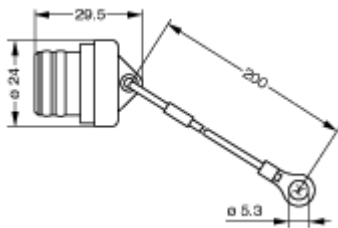

Technical details

Form & Material

Shell style / Model id	BRA - Blanking cap for fixed sockets
Keying	2 keys (alpha=30, plug: male contacts, receptacle: female contacts)
Colour	Black
Weight	8.57 g

Environment

Environmental sealing (IP rating)	IP66
Climatical Category	50/175/21
Humidity (max)	<=95% [at 60 deg C /140 F]
Resistance to vibration	15 g [10 Hz - 2000 Hz]
Shock Resistance	100 g [6 ms]

Drawings

<https://www.lemo.com/int_en/solutions/originals/t-outdoor-keyed/bra-3t-200-ean.html>

LEMO products and services are provided "as is". LEMO makes no warranties or representations with regard to LEMO product & services or use of them, express, implied or statutory, including for accuracy, completeness, or security. The user is fully responsible for his products and applications using LEMO components.