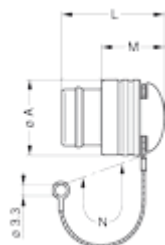

Technical details

Form & Material

Shell style / Model id	BRA - Cap for receptacle
Keying	No keying
Colour	Black

Environment

Technical domain	Audio Video, Energy and Industrial, Medical, Test and Measurement
Environmental sealing (IP rating)	IP68
Temperature range	-55°C / +200°C
Climatical Category	50/175/21
Humidity (max)	<=95% [at 60 deg C /140 F]
Shielding (min)	95 dB (10 MHz)
Shielding (min)	80 dB (1 GHz)
Shock Resistance	100 g [6 ms]
Vibration	15 g [10 Hz - 2000 Hz]

Drawings

No keying

Dimensions

	A	L	M	N
mm.	24	27	14.5	120
in.	0.94	1.06	0.57	4.72

<https://www.lemo.com/int_en/solutions/originals/k-outdoor-keyed/bra-3k-201-ean.html>

LEMO products and services are provided "as is". LEMO makes no warranties or representations with regard to LEMO product & services or use of them, express, implied or statutory, including for accuracy, completeness, or security. The user is fully responsible for his products and applications using LEMO components.