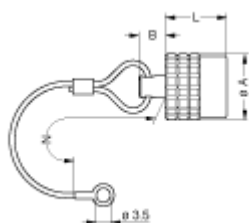

Technical details

Form & Material

Shell style / Model id	BHG - Blanking cap for fixed plugs
Housing material	Brass (black chrome) shell and collet nut, nickel plated [SAE AMS QQ N 290] brass latch sleeve and mid pieces
Keying	G: 1 key (alpha=0, plug: male contacts, receptacle: female contacts)
Colour	Black
Weight	5.13 g

Drawings

Dimensions

	A	B	L	N
mm.	12	6	12.4	85
in.	0.47	0.24	0.49	3.35

https://www.lemo.com/int_en/solutions/originals/t-outdoor-keyed/bhg-1t-100-kas.html

LEMO products and services are provided "as is". LEMO makes no warranties or representations with regard to LEMO product & services or use of them, express, implied or statutory, including for accuracy, completeness, or security. The user is fully responsible for his products and applications using LEMO components.