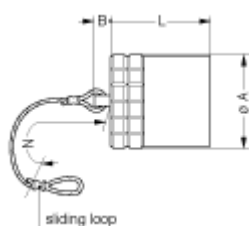

Technical details

Form & Material

Shell style / Model id	BFL - Cap for plug (L key)
Housing material	Brass (black chrome) shell and collet nut, nickel plated [SAE AMS QQ N 290] brass latch sleeve and mid pieces
Keying	2 keys (gamma=75, plug: female contacts, receptacle: male contacts)
Colour	Black
Weight	11.07 g

Drawings

Dimensions

	A	B	L	N
mm.	16	6	15.5	85
in.	0.63	0.24	0.61	3.35

https://www.lemo.com/int_en/solutions/originals/k-outdoor-keyed/bfl-1k-100-kas.html

LEMO products and services are provided "as is". LEMO makes no warranties or representations with regard to LEMO product & services or use of them, express, implied or statutory, including for accuracy, completeness, or security. The user is fully responsible for his products and applications using LEMO components.