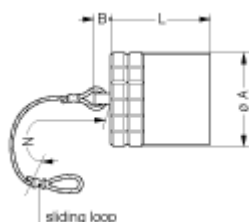

Technical details

Form & Material

Shell style / Model id	BFL - Cap for plug (L key)
Housing material	Brass (black chrome) shell and collet nut, nickel plated [SAE AMS QQ N 290] brass latch sleeve and mid pieces
Keying	2 keys (gamma=75, plug: female contacts, receptacle: male contacts)
Colour	Black
Weight	7.92 g

Environment

Technical domain	Audio Video, Energy and Industrial, Medical, Test and Measurement
Environmental sealing (IP rating)	IP68
Temperature range	-55°C / +135°C
Climatical Category	50/175/21
Humidity (max)	<=95% [at 60 deg C /140 F]
Shielding (min)	95 dB (10 MHz)
Shielding (min)	80 dB (1 GHz)
Shock Resistance	100 g [6 ms]
Vibration	15 g [10 Hz - 2000 Hz]
Salt Spray Corrosion	>1000 hr

Drawings

<https://www.lemo.com/int_en/solutions/originals/k-outdoor-keyed/bfl-0k-100-kas.html>

LEMO products and services are provided "as is". LEMO makes no warranties or representations with regard to LEMO product & services or use of them, express, implied or statutory, including for accuracy, completeness, or security. The user is fully responsible for his products and applications using LEMO components.