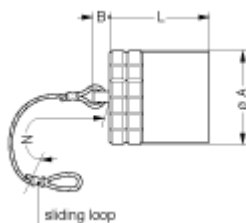

Technical details

Form & Material

Shell style / Model id	BFG - Cap for plug (G key)
Housing material	Brass (nickel plated [SAE AMS QQ N 290]) shell, collet nut, latch sleeve and mid pieces
Keying	1 key (alpha=0, plug: male contacts, receptacle: female contacts)
Colour	Grey
Weight	45.54 g

Environment

Technical domain	Audio Video, Energy and Industrial, Medical, Test and Measurement
Environmental sealing (IP rating)	IP68
Temperature range	-40°C / +135°C
Climatical Category	50/175/21
Humidity (max)	<=95% [at 60 deg C /140 F]
Shielding (min)	95 dB (10 MHz)
Shielding (min)	80 dB (1 GHz)
Shock Resistance	100 g [6 ms]
Vibration	15 g [10 Hz - 2000 Hz]
Salt Spray Corrosion	>144 hr

Drawings

<https://www.lemo.com/int_en/solutions/originals/k-outdoor-keyed/bfg-4k-100-nav.html>

LEMO products and services are provided "as is". LEMO makes no warranties or representations with regard to LEMO product & services or use of them, express, implied or statutory, including for accuracy, completeness, or security. The user is fully responsible for his products and applications using LEMO components.