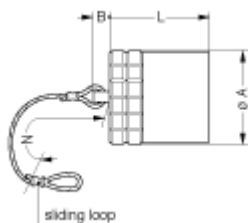

Technical details

Form & Material

Shell style / Model id	BFG - Cap for plug (G key)
Housing material	Brass (black chrome) shell and collet nut, nickel plated [SAE AMS QQ N 290] brass latch sleeve and mid pieces
Keying	G: 1 key (alpha=0, plug: male contacts, receptacle: female contacts)
Colour	Black
Weight	18.89 g

Environment

Technical domain	Audio Video, Energy and Industrial, Medical, Test and Measurement
Environmental sealing (IP rating)	IP68
Temperature range	-50°C / +135°C
Climatical Category	50/175/21
Humidity (max)	<=95% [at 60 deg C /140 F]
Shielding (min)	95 dB (10 MHz)
Shielding (min)	80 dB (1 GHz)
Shock Resistance	100 g [6 ms]
Vibration	15 g [10 Hz - 2000 Hz]
Salt Spray Corrosion	>1000 hr

Drawings

<https://www.lemo.com/int_en/solutions/originals/k-outdoor-keyed/bfg-2k-100-kas.html>

LEMO products and services are provided "as is". LEMO makes no warranties or representations with regard to LEMO product & services or use of them, express, implied or statutory, including for accuracy, completeness, or security. The user is fully responsible for his products and applications using LEMO components.