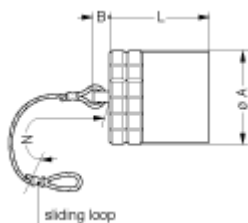

Technical details

Form & Material

Shell style / Model id	BFG - Cap for plug (G key)
Housing material	Brass (chrome plated [SAE AMS 2460]) shell, collet nut and latch sleeve, nickel plated [SAE AMS QQ N 290] brass mid pieces
Keying	1 key (alpha=0, plug: male contacts, receptacle: female contacts)
Colour	Grey
Weight	14.77 g

Environment

Technical domain	Audio Video, Energy and Industrial, Medical, Test and Measurement
Environmental sealing (IP rating)	IP68
Temperature range	-50°C / +135°C
Climatical Category	50/175/21
Humidity (max)	<=95% [at 60 deg C /140 F]
Shielding (min)	95 dB (10 MHz)
Shielding (min)	80 dB (1 GHz)
Shock Resistance	100 g [6 ms]
Vibration	15 g [10 Hz - 2000 Hz]
Salt Spray Corrosion	>1000 hr

Drawings

<https://www.lemo.com/int_en/solutions/originals/k-outdoor-keyed/bfg-2k-100-czs.html>

LEMO products and services are provided "as is". LEMO makes no warranties or representations with regard to LEMO product & services or use of them, express, implied or statutory, including for accuracy, completeness, or security. The user is fully responsible for his products and applications using LEMO components.