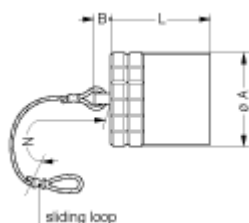

Technical details

Form & Material

Shell style / Model id	BFG - Cap for plug (G key)
Housing material	Stainless steel shell and collet nut, nickel plated [SAE AMS QQ N 290] brass latch sleeve and mid pieces
Keying	1 key (alpha=0, plug: male contacts, receptacle: female contacts)
Colour	Grey
Weight	10.24 g

Environment

Technical domain	Audio Video, Energy and Industrial, Medical, Test and Measurement
Environmental sealing (IP rating)	IP68
Temperature range	-50°C / +135°C
Climatical Category	50/175/21
Humidity (max)	<=95% [at 60 deg C /140 F]
Shielding (min)	95 dB (10 MHz)
Shielding (min)	80 dB (1 GHz)
Shock Resistance	100 g [6 ms]
Vibration	15 g [10 Hz - 2000 Hz]

Drawings

<https://www.lemo.com/int_en/solutions/originals/k-outdoor-keyed/bfg-1k-100-sas.html>

LEMO products and services are provided "as is". LEMO makes no warranties or representations with regard to LEMO product & services or use of them, express, implied or statutory, including for accuracy, completeness, or security. The user is fully responsible for his products and applications using LEMO components.