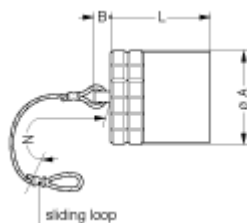

Technical details

Form & Material

Shell style / Model id	BFG - Cap for plug (G key)
Housing material	Brass (nickel plated [SAE AMS QQ N 290]) shell, collet nut, latch sleeve and mid pieces
Keying	G: 1 key (alpha=0, plug: male contacts, receptacle: female contacts)
Colour	Grey
Weight	11.05 g

Environment

Technical domain	Audio Video, Energy and Industrial, Medical, Test and Measurement
Environmental sealing (IP rating)	IP68
Temperature range	-40°C / +135°C
Climatical Category	50/175/21
Humidity (max)	<=95% [at 60 deg C /140 F]
Shielding (min)	95 dB (10 MHz)
Shielding (min)	80 dB (1 GHz)
Shock Resistance	100 g [6 ms]
Vibration	15 g [10 Hz - 2000 Hz]
Salt Spray Corrosion	>144 hr

Drawings

<https://www.lemo.com/int_en/solutions/originals/k-outdoor-keyed/bfg-1k-100-nav.html>

LEMO products and services are provided "as is". LEMO makes no warranties or representations with regard to LEMO product & services or use of them, express, implied or statutory, including for accuracy, completeness, or security. The user is fully responsible for his products and applications using LEMO components.