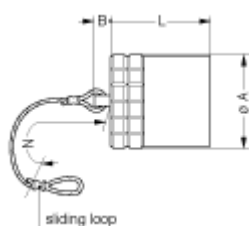

Technical details

Form & Material

Shell style / Model id	BFC - Cap for plug (C key)
Housing material	Brass (nickel plated [SAE AMS QQ N 290]) shell, collet nut, latch sleeve and mid pieces
Keying	C: 2 keys (alpha=60, plug: male contacts, receptacle: female contacts)
Colour	Grey
Weight	25.03 g

Environment

Technical domain	Audio Video, Energy and Industrial, Medical, Test and Measurement
Environmental sealing (IP rating)	IP68
Temperature range	-55°C / +135°C
Climatic Category	50/175/21
Humidity (max)	<=95% [at 60 deg C /140 F]
Shock Resistance	100 g [6 ms]
Vibration	15 g [10 Hz - 2000 Hz]
Salt Spray Corrosion	>144 hr

Drawings

Dimensions

	A	B	L	N
mm.	23	6	22	120
in.	0.91	0.24	0.87	4.72

<https://www.lemo.com/int_en/solutions/originals/k-outdoor-keyed/bfc-3k-100-nas.html>

LEMO products and services are provided "as is". LEMO makes no warranties or representations with regard to LEMO product & services or use of them, express, implied or statutory, including for accuracy, completeness, or security. The user is fully responsible for his products and applications using LEMO components.