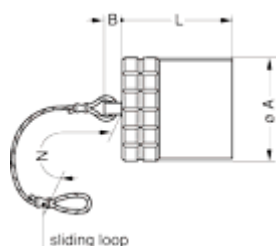

Technical details

Form & Material

Shell style / Model id	BFA - Cap for plug
Housing material	Brass (nickel plated [SAE AMS QQ N 290]) shell, collet nut, latch sleeve and mid pieces
Keying	No keying
Colour	Grey
Weight	98.16 g

Drawings

No keying

Dimensions

	A	B	L	N
mm.	44	10	27	150
in.	1.73	0.39	1.06	5.91

https://www.lemo.com/int_en/solutions/originals/e-outdoor-stepped-insert/bfa-5e-100-nas.html

LEMO products and services are provided "as is". LEMO makes no warranties or representations with regard to LEMO product & services or use of them, express, implied or statutory, including for accuracy, completeness, or security. The user is fully responsible for his products and applications using LEMO components.