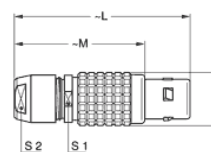

Form & Material

Shell style / Model id	FG - Straight plug, cable collet
Plug	Straight
Housing material	Brass (chrome plated [SAE AMS 2460]) shell and collet nut, nickel plated [SAE AMS QQ N 290] brass latch sleeve and mid pieces
Locking system	Push-pull
Keying	G: 1 key (alpha=0, plug: male contacts, receptacle: female contacts)
Colour	Grey
Weight	26.89 g

Cable fixation

Cable termination protection

Standard back nut (no additional protection)

Fixation type

Cable collet

図面

Contact 1, 3: Iron (+)
Contact 2, 4: Konstantan (-)

寸法

	A	L	M	S1	S2
mm.	15	50	38	13	12
になっています。	0.59	1.97	1.5	0.51	0.47

Lemoの推奨品

Accessories

Compatible cap

[BFG.2B.100.PCSG](#)

https://www.lemo.com/int_jp/solutions/originals/b-indoor-keyed/fgg-2b-902-cljf99.html