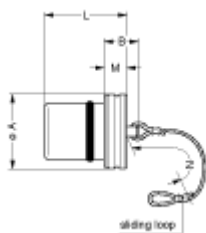

Technical details

Form & Material

Shell style / Model id	BRF - Cap for free receptacle
Housing material	Brass (nickel plated [SAE AMS QQ N 290]) shell, collet nut, latch sleeve and mid pieces
Keying	No keying
Colour	Grey
Weight	67.78 g

Environment

Technical domain	Audio Video, Energy and Industrial, Medical, Test and Measurement
Environmental sealing (IP rating)	IP68
Temperature range	-55°C / +135°C
Climatic Category	50/175/21
Humidity (max)	<=95% [at 60 deg C /140 F]
Shock Resistance	100 g [6 ms]
Vibration	15 g [10 Hz - 2000 Hz]
Salt Spray Corrosion	>144 hr

図面

No keying

寸法

	A	B	L	M	N
mm.	30	20	30.5	10	120
になっています。	1.18	0.79	1.2	0.39	4.72

<https://www.lemo.com/int_jp/solutions/originals/k-outdoor-keyed/brf-4k-200-nav.html>

LEMO products and services are provided "as is". LEMO makes no warranties or representations with regard to LEMO product & services or use of them, express, implied or statutory, including for accuracy, completeness, or security. The user is fully responsible for his products and applications using LEMO components.