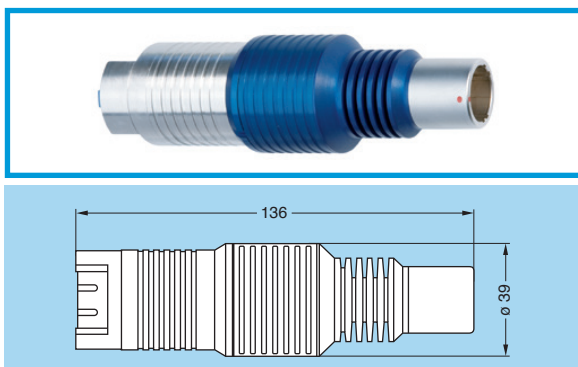

Applications

- Golf, skiing, auto racing, olympic games
- Pre-fibred venues
- Stadiums, racing tracks

FGW Straight plug 3K.93C - singlemode

Part Number	Singlemode fibre connector	Brand	Note
FGW.3K.93C.CLMSCG	SC	Grass Valley™	●
FGW.3K.93C.CLMSCP	SC	PANASONIC®	●
FGW.3K.93C.CLMSCS	SC	SONY®	●
FGW.3K.93C.CLMSTG	ST	Grass Valley™	●
FGW.3K.93C.CLMSTP	ST	PANASONIC®	●
FGW.3K.93C.CLMSFG	FC	Grass Valley™	○
FGW.3K.93C.CLMSLG	LC	Grass Valley™	○

- Standard
- Upon request

PHW Free socket 3K.93C - singlemode

Part Number	Singlemode fibre connector	Brand	Note
PHW.3K.93C.CLCSG	SC	Grass Valley™	●
PHW.3K.93C.CLCSGP	SC	PANASONIC®	●
PHW.3K.93C.CLCSGS	SC	SONY®	●
PHW.3K.93C.CLCSG	ST	Grass Valley™	●
PHW.3K.93C.CLCSGP	ST	PANASONIC®	●
PHW.3K.93C.CLCSFG	FC	Grass Valley™	○
PHW.3K.93C.CLCSLG	LC	Grass Valley™	○