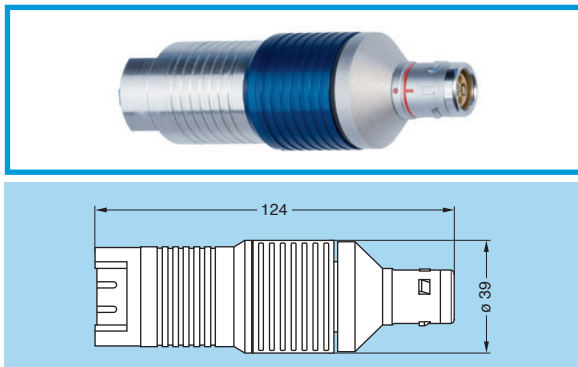

Features

- Converts from SMPTE 304 connectors to standard duplex fibre optic cable assemblies
- Plugs directly into camera/base station

Advantages

- Plug & play solution
- High quality signal transmitted over fibre
- Compact
- Uses inexpensive SC, ST, FC or LC connectors
- Camera brand independant

Applications

- Golf, skiing, auto racing, olympic games
- Pre-fibred venues
- Stadiums, racing tracks

FGW Straight plug 3K.93C - singlemode

Part Number	Singlemode fibre connector	Brand	Note
FGW.3K.93C.CLMSCG	SC	Grass Valley™	●
FGW.3K.93C.CLMSCP	SC	PANASONIC®	●
FGW.3K.93C.CLMSCS	SC	SONY®	●
FGW.3K.93C.CLMSTG	ST	Grass Valley™	●
FGW.3K.93C.CLMSTP	ST	PANASONIC®	●
FGW.3K.93C.CLMSFG	FC	Grass Valley™	○
FGW.3K.93C.CLMSLG	LC	Grass Valley™	○