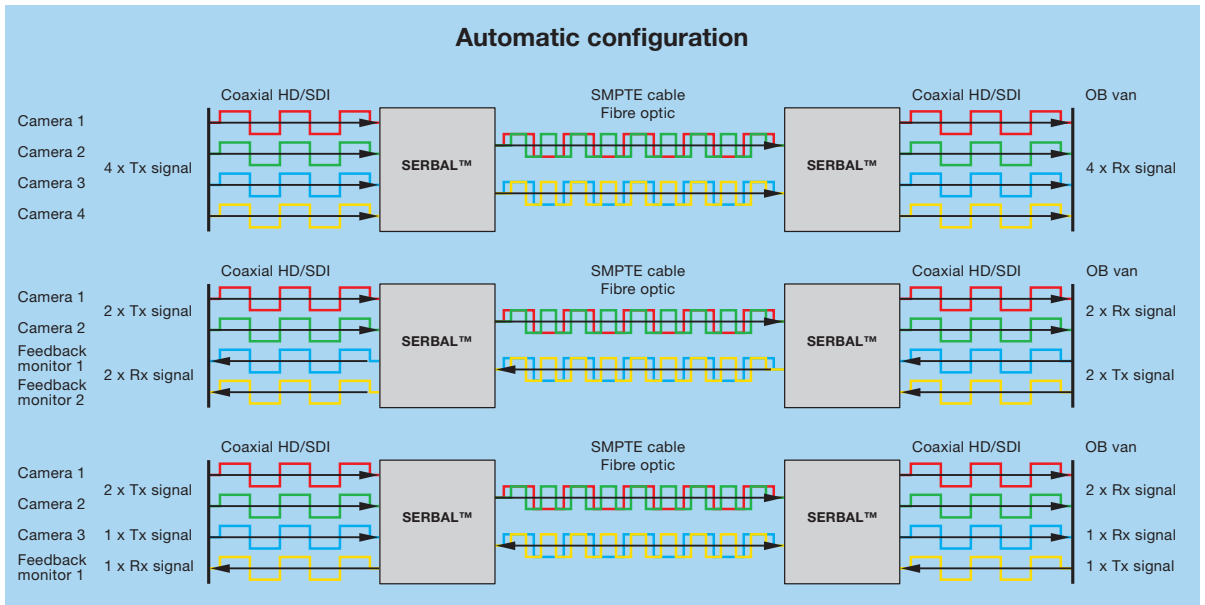

The 3G SERBAL™ is a compact conversion unit which allows output from up to 4 cameras to be transmitted over a single standard LEMO 3K.93C SMPTE cable.

The optical multiplexers of the 3G SERBAL™ use Wavelength Division Multiplexing (WDM).

Each signal within a fibre has a different optical wave length, enabling interference free transmission over longer distances than copper cabling.

The system automatically senses video signals, each channel can be defined as an input or output, allowing four channels of 3G/HD-SDI to be used in either direction. It is possible to transmit 4K video using this system.

| | 3G SERBAL™ Part number |
|-------------|---------------------------|
| Camera side | PHW.MS.3G4.TFJ4 |
| CCU side | FGW.MS.3G4.TFJ4 |

Every coax-to-fibre Media Converter comes with power supply (110V/220V) adapter.

Features

- Converts from Coaxial BNC input to transmission over standard 3K.93C cable assemblies
- Audio/Data: passes pre-embedded Audio
- Each channel supports all SDI video formats from 270 Mb/s to 2.97 Gb/s
- Signal format: SMPT 424M, SMPT 292M and SMPT 259M compliant DVB-ASI at 270Mb/s.