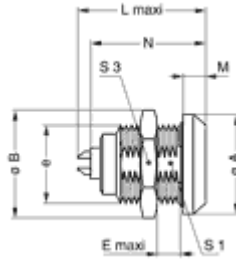

## Form & Material

Shell style / Model id	EG - Fixed receptacle, nut fixing
Socket / Receptacle	Fixed Panel Front Mounted
Housing material	Brass (chrome plated [SAE AMS 2460]) shell, collet nut and latch sleeve, nickel plated [SAE AMS QQ N 290] brass mid pieces
Locking system	Push-pull
Keying	2 keys (alpha=45, plug: male contacts, receptacle: female contacts)
Weight	35.19 g

## Cable fixation

Jacket cable outside diameter [mm]	1.00 - 18.60 mm
------------------------------------	-----------------

## Dimensions

	<b>e</b>	<b>E</b>	<b>L</b>	<b>M</b>	<b>N</b>	<b>S1</b>	<b>S3</b>	<b>A</b>	<b>B</b>
mm.	M20x1.0	9	30.7	5	28.6	18.5	24	25	27.5
in.		0.35	1.21	0.2	1.13	0.73	0.94	0.98	1.08