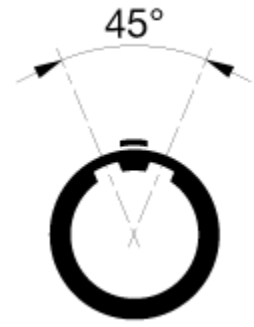

## Form & Material

Shell style / Model id	EG - Fixed receptacle, nut fixing
Socket / Receptacle	Fixed Panel Front Mounted
Housing material	Brass (chrome plated [SAE AMS 2460]) shell, collet nut and latch sleeve, nickel plated [SAE AMS QQ N 290] brass mid pieces
Locking system	Push-pull
Keying	2 keys (alpha=45, plug: male contacts, receptacle: female contacts)
Weight	35.19 g

## Cable fixation

Jacket cable outside diameter [mm]	1.00 - 18.60 mm
------------------------------------	-----------------

## Dimensions

	<b>e</b>	<b>E</b>	<b>L</b>	<b>M</b>	<b>N</b>	<b>S1</b>	<b>S3</b>	<b>A</b>	<b>B</b>
mm.	M20x1.0	9	30.7	5	28.6	18.5	24	25	27.5
in.		0.35	1.21	0.2	1.13	0.73	0.94	0.98	1.08