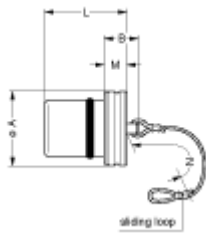

Drawings

No keying

Dimensions

	A	B	L	M	N
mm.	17	12	20	6	85
in.	0.67	0.47	0.79	0.24	3.35

<https://www.lemo.com/int_en/solutions/originals/k-outdoor-keyed/brf-1k-200-nav.html>

LEMO products and services are provided "as is". LEMO makes no warranties or representations with regard to LEMO product & services or use of them, express, implied or statutory, including for accuracy, completeness, or security. The user is fully responsible for his products and applications using LEMO components.